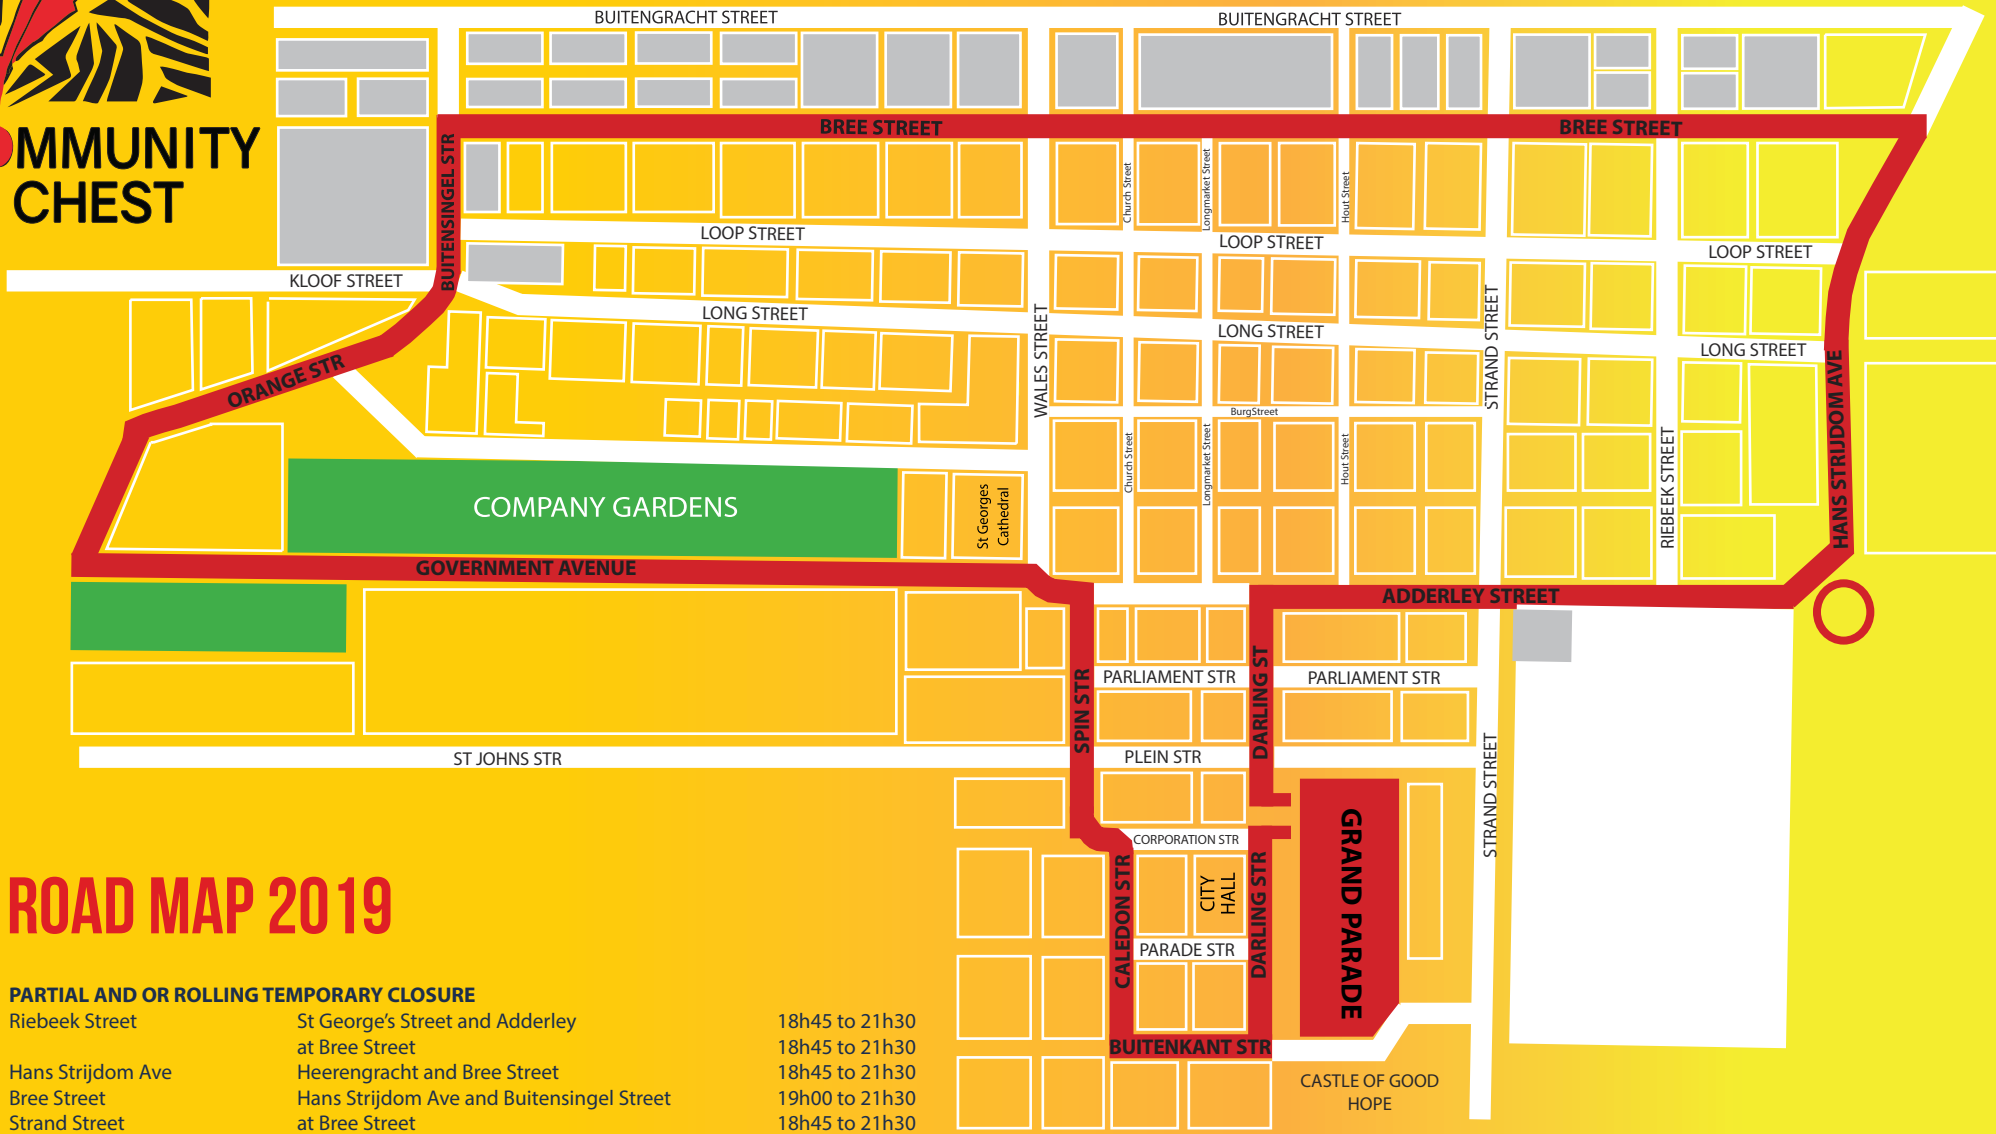

## ROAD MAP 2019

### PARTIAL AND OR ROLLING TEMPORARY CLOSURE

Riebeeck Street	St George's Street and Adderley at Bree Street	18h45 to 21h30
Hans Strijdom Ave	Heerengracht and Bree Street	18h45 to 21h30
Bree Street	Hans Strijdom Ave and Buitensingel Street	19h00 to 21h30
Strand Street	at Bree Street	18h45 to 21h30
Wale Street	at Bree Street	18h45 to 21h30
Buitensingel Street	Bree Street and Long Street	18h45 to 21h30
Orange Street	Long Str & Greys Pass / Queen Victoria Street	18h45 to 21h30
Government Avenue	Long Street and Government Ave	18h45 to 21h30
Wale Street	Orange Street and Wale Street	19h00 to 21h30
Bureau Str / Spin Str / Mostert Str	Bureau Street and Queen Victoria Street	18h45 to 21h30
Plein Street	Adderley Street & Caledon Street	19h00 to 21h30
Caledon Street	Spin Street and Darling Street	19h00 to 21h30
Buitenkant Street	Corporation Street and Buitenkant Street	19h00 to 21h30
	Caledon Street and Darling Street	19h00 to 21h30

### FULL TEMPORARY CLOSURE

Darling Street	Buitenkant Street and Adderley Street	18h45 to 22h30
Darling Street	Buitenkant Street and Corporation Street	17h30 to 22h30
Parade Street	Caledon Street and Darling Street	17h30 to 22h30
Corporation Street	Mostert Street and Darling Street	18h45 to 22h30
Lower Plein Street	Castle Street and Darling Street	18h45 to 22h30
Adderley Street	Castle Street and Strand Street	18h45 to 22h30
	Darling Street and Strand Street	18h30 to 21h30
	Strand Street and Hans Strijdom Ave	18h45 to 21h30