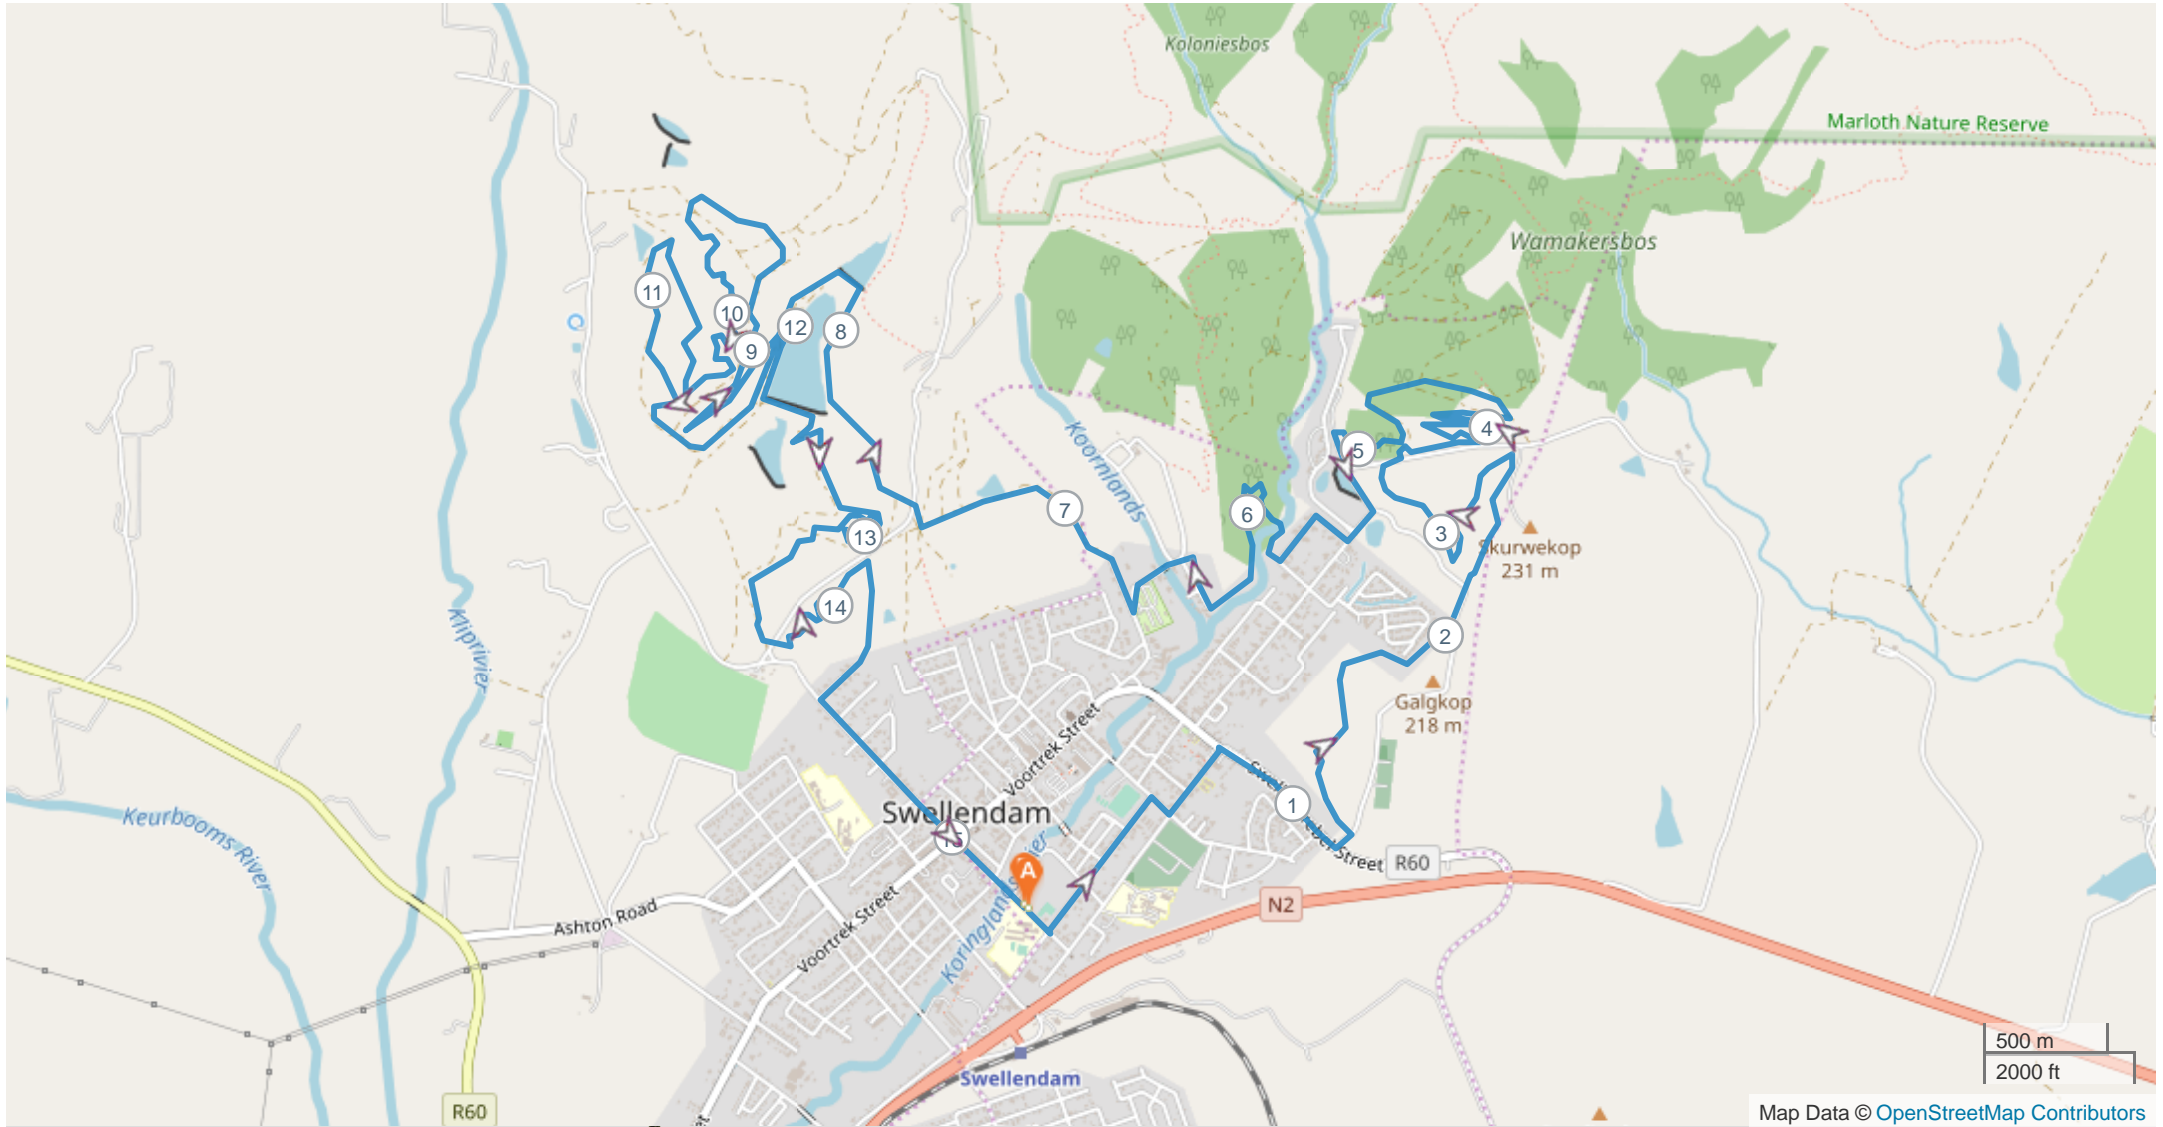

24km Trail Route Swellendam

ROUTE INFORMATION

ROUTE LENGTH	15.262 miles
ASCENT	1935 ft
DESCENT	1938 ft
HILLS	↑ 50.0% ↓ 45.6% → 4.4%
TERRAIN	Mixed
START	LAT: -34.024690, LNG: 20.444590

NOTES

24km Trail Route Swellendam

ROUTE DIRECTIONS

No	Miles	Turn	Directions
1	15.262		FINISH